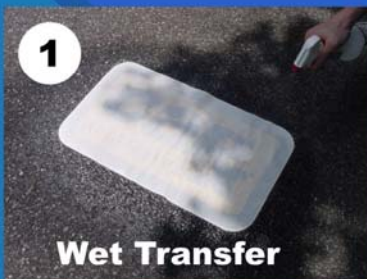

**The Only "Remove-It" Permanent PAINT SYSTEM**  
Asphalt-Pavement-Concrete

**1**  
Wet Transfer

**2**  
Roll evenly

**3**  
Slide paper off

**4**

**5**

**6**

**7**

Roll evenly

**8**

Let dry

**9**

*PaintTrans is the first removable image system revolutionizing image transfer to pavement, concrete and other surfaces. PaintTrans images are developed using a paint quality which has the highest resistance to all types of weather and heavy traffic conditions. The images are made out of paint not vinyl, allowing the image to endure the toughest environmental conditions and continue to look like part of the surface. PaintTrans can be used to reproduce any type of graphic or picture.*