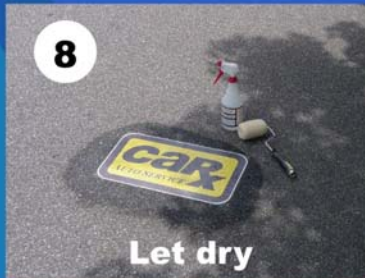

**The Only "Remove-It" Permanent PAINT SYSTEM**  
Asphalt-Pavement-Concrete

**1**  
Wet Transfer

**2**  
Roll evenly

**3**  
Slide paper off

**4**

**5**

**6**

**7**

Roll evenly

**8**

Let dry

**9**

*PaintTrans is the first removable image system revolutionizing image transfer to pavement, concrete and other surfaces. PaintTrans images are developed using a paint quality which has the highest resistance to all types of weather and heavy traffic conditions. The images are made out of paint not vinyl, allowing the image to endure the toughest environmental conditions and continue to look like part of the surface. PaintTrans can be used to reproduce any type of graphic or picture.*